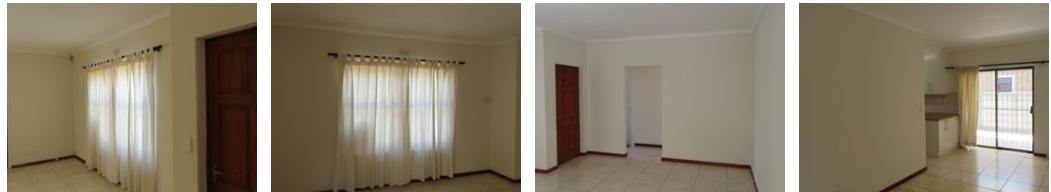

R12,350 pm

Lease Period 12 months
Annual Escalation -

Availability 01 Jul 2025

Deposit -

3 1.5 1

3 Bedroom house available in Zonnendal available 1 July 2025

Family house in Zonnendal consist of the following:

3 Bedrooms
1.5 Bathrooms
1 Lounge
1 Dining Room
1 Kitchen
Single garage
Outside Braai

Prepaid electricity

Occupation: 1 July 2025
Rent: R12 350
Deposit: R24 700

Municipal account not included in rental amount (for Tenant's own account)

Features

Interior

Bedrooms	3
Bathrooms	1.5
Kitchens	1
Recep. Rooms	2
Furnished	No

Exterior

Garages	1
Pool	No