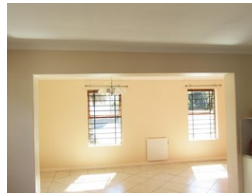

Michaela Simpson
062 669 2628
admin@dicksonrealestate.co.za

Contact Brackenfell, Kraaifontein
, Rentals

021 981 3604

19 Roslyn Street, Brackenfell, 7560

R13,350 pm

Lease Period 12 months
Annual Escalation -

Availability 01 Jul 2025

Deposit R26,700

3 1.5 1

3 Bedroom house in Kraaifontein. Available 1 July 2025

This centrally located spacious 3 bedroom house is situated in beautiful Langeberg ridge. It is in a tranquil, safe and picturesque area. It is close to various amenities with easy access to all main routes.

Property Features:

- 3 spacious bedrooms with built-in cupboards
- Spacious lounge
- Modern beautiful kitchen
- 1.5 Bathroom with shower
- Single garage
- Outside braai area
- Enclosed yard

Occupation: 1 July 2025

Rental: R 13 350.00 per month excl services

Deposit: R 26 700.00

Please note municipal service usage is not included in the rent

Features

Pets Allowed		Exterior		Sizes	
	Yes	Garages	1	Land Size	294m²
Interior		Pool	No		
Bedrooms	3				
Bathrooms	1.5				
Kitchens	1				
Recep. Rooms	2				
Furnished	No