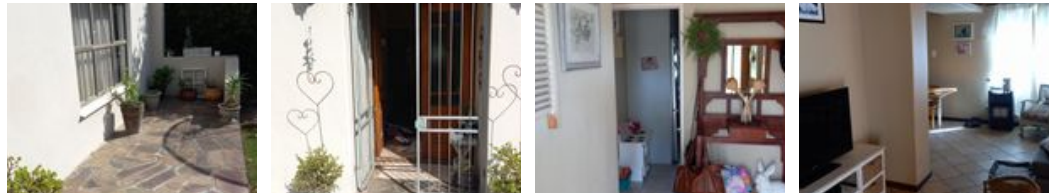

Michaela Simpson
062 669 2628
admin@dicksonrealestate.co.za

Contact Brackenfell, Kraaifontein
, Rentals

021 981 3604

19 Roslyn Street, Brackenfell, 7560

R15,000 pm

Lease Period 12 months
Annual Escalation -

Availability 01 May 2025

Deposit R30,000

3 1.5 1

3 Bedroom House in Ruwari. Available 1 May 2025.

This property is situated close to the Brackenfell nature reserve.
Brackenfell Protea heights Spar and a animal friendly park Zeeland Park.

This Property offers:

- 3 Spacious bedrooms with built in cupboards
- 1 main Bathroom
- 1 En-Suite Bathroom
- Lovely dining area with built in braai
- Fully fitted kitchen
- Open living plan area
- Single Garage with parking space

Enclosed yard
Small pets allowed

Occupation: 1 May 2025
Rental: R 15 000 00 per month

Features

Pets Allowed	Yes		
Interior		Exterior	
Bedrooms	3	Garages	1
Bathrooms	1.5	Carports / Parkings	1
Recep. Rooms	2	Pool	No
Furnished	No