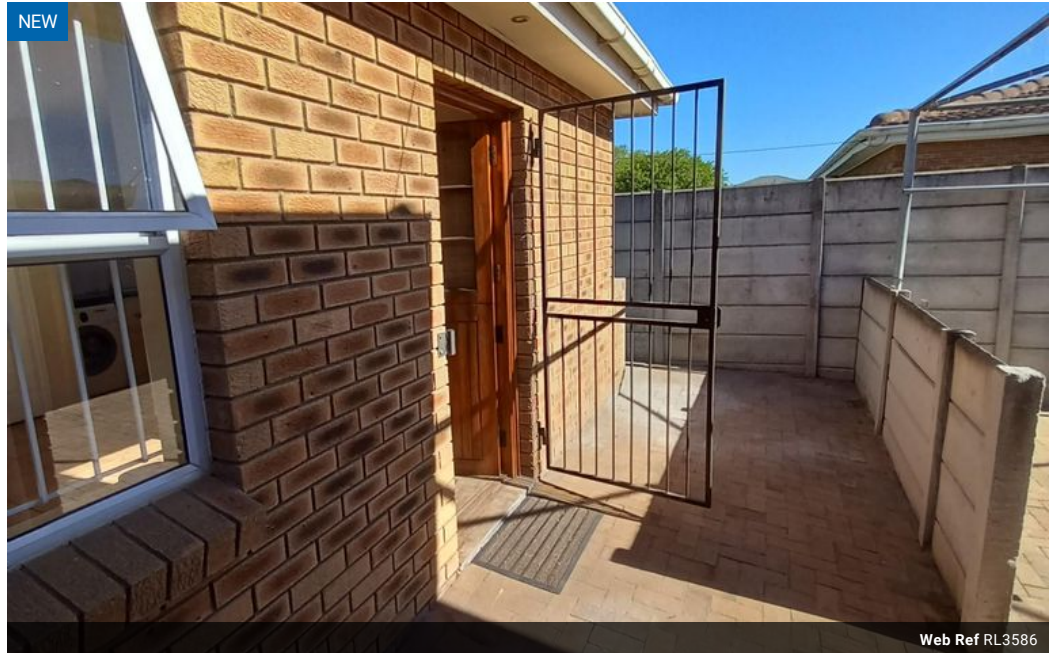

Michaela Simpson
062 669 2628
admin@dicksonrealestate.co.za

Contact Brackenfell, Kraaifontein
, Rentals

021 981 3604

19 Roslyn Street, Brackenfell, 7560

Web Ref RL3586

R8,000 pm

Lease Period 12 months
Annual Escalation -

Availability Immediately

Deposit R16,000

1 1

Granny-Flat in De Oude Spruit , Available Immediately

This spacious Granny-Flat is situated De Oude Spruit Brackenfell. Close to Hazendal Shopping centre.

Property Features:

- 1 Spacious bedroom with built-in cupboards
- 1 bathroom (en-suite)
- Open plan kitchen
- Open plan lounge area
- Aircon available
- Wifi available
- Gas stove and geyser
- Security Beams around the house
- Parking for 2 cars. Under cover and behind safety gate.

Water R 350.00 non refundable

Electricity R 1 000.00

Occupation: Immediately

Rental: R 8 000 00 per month excl services

Features

Interior

Bedrooms	1
Bathrooms	1
Kitchens	1
Recep. Rooms	1
Furnished	No

Exterior

Carports / Parkings	2
Security	Yes
Pool	No